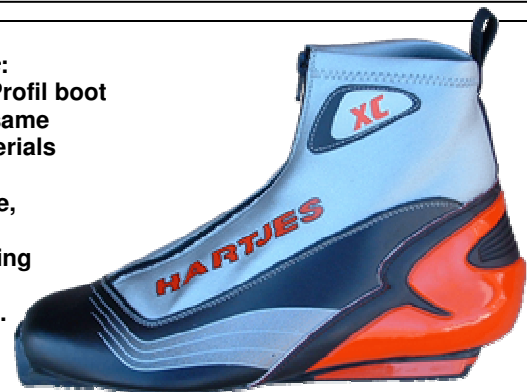

Pilot Anatomic Skate:
High performance race boot, torsionally rigid yet lightweight. The entire interior of the boot is lined with boiled wool, the all-natural moisture-wicking material. Two-piece Salomon Pilot sole. Unique cork footbed with superior arch support. Adjustable heel width. Leather toe box.

Pilot Pro Skate :
A stiff, lightweight skate boot at a very attractive price. Includes all the features of the Pilot Anatomic Skate except the leather and boiled wool. All Hartjes boots are handmade of the highest quality materials in Hartjes' own factory in Austria. *Unbeatable value in a Pilot boot.*

Vario Tech Combi:
Ideal combination of price, performance and versatility for XC skate and classic skiing, plus Nordic skating, rollerskiing and rollerblading on Nordic Inlines. This boot matches up the lateral stiffness and ankle support of a Pilot skate boot with the flexible sole of a classic touring boot. Includes cork footbed and adjustable heel width.

Nagano:
Hartjes' elite touring boot incorporates many of the features found in their racing boots, including the cork footbed and zippered lace cover. Non-slip Salomon Profil sole.

Racing Classic:
A lightweight Profil boot crafted of the same all-natural materials as the Pilot Anatomic Skate, including a boiled wool lining and leather toe box.