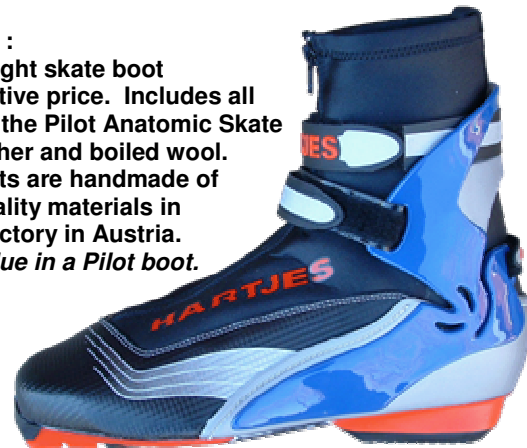

Hartjes Nordic Boots

Austrian-made Pilot and Profil racing & touring boots

Power Flex Outer Shell: Lateral stiffness and forward flex deliver optimal energy flow to skis and skates.

Adjustable Heel Strap gives a perfect fit for both wide and narrow heels. 15 mm (0.6") heel lift.

Wide toe box fits a wider range of feet than Salomon.

Extra-tall water-resistant lace cover.

Natural Cork Footbed supports your arch and molds to the shape of your foot. A Hartjes exclusive.

Naturally moisture-wicking boiled wool lining and leather toe box surround your feet for optimal temperature balance (Pilot Anatomic Skate and Racing Classic models only).

Pilot Anatomic Skate:
High performance race boot, torsionally rigid yet lightweight. The entire interior of the boot is lined with boiled wool, the all-natural moisture-wicking material. Two-piece Salomon Pilot sole. Unique cork footbed with superior arch support. Adjustable heel width. Leather toe box.

Pilot Pro Skate :
A stiff, lightweight skate boot at a very attractive price. Includes all the features of the Pilot Anatomic Skate except the leather and boiled wool. All Hartjes boots are handmade of the highest quality materials in Hartjes' own factory in Austria. *Unbeatable value in a Pilot boot.*