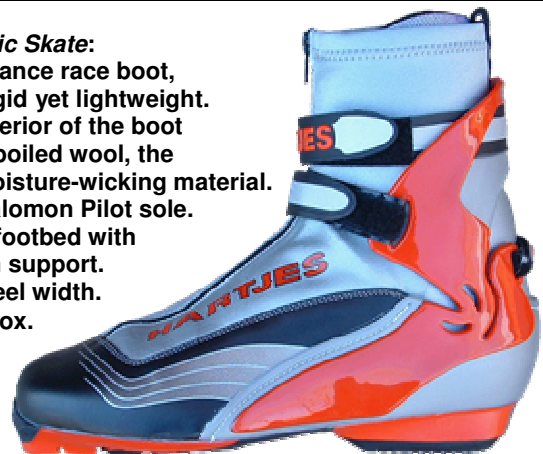

Hartjes Nordic Boots

Austrian-made Pilot and Profil racing & touring boots

Power Flex Outer Shell: Lateral stiffness and forward flex deliver optimal energy flow to skis and skates.

Adjustable Heel Strap gives a perfect fit for both wide and narrow heels. 15 mm (0.6") heel lift.

Wide toe box fits a wider range of feet than Salomon.

Extra-tall water-resistant lace cover.

Natural Cork Footbed supports your arch and molds to the shape of your foot. A Hartjes exclusive.

Naturally moisture-wicking boiled wool lining and leather toe box surround your feet for optimal temperature balance (Pilot Anatomic Skate and Racing Classic models only).

Pilot Anatomic Skate:
High performance race boot, torsionally rigid yet lightweight. The entire interior of the boot is lined with boiled wool, the all-natural moisture-wicking material. Two-piece Salomon Pilot sole. Unique cork footbed with superior arch support. Adjustable heel width. Leather toe box.

Pilot Pro Skate :
A stiff, lightweight skate boot at a very attractive price. Includes all the features of the Pilot Anatomic Skate except the leather and boiled wool. All Hartjes boots are handmade of the highest quality materials in Hartjes' own factory in Austria. *Unbeatable value in a Pilot boot.*